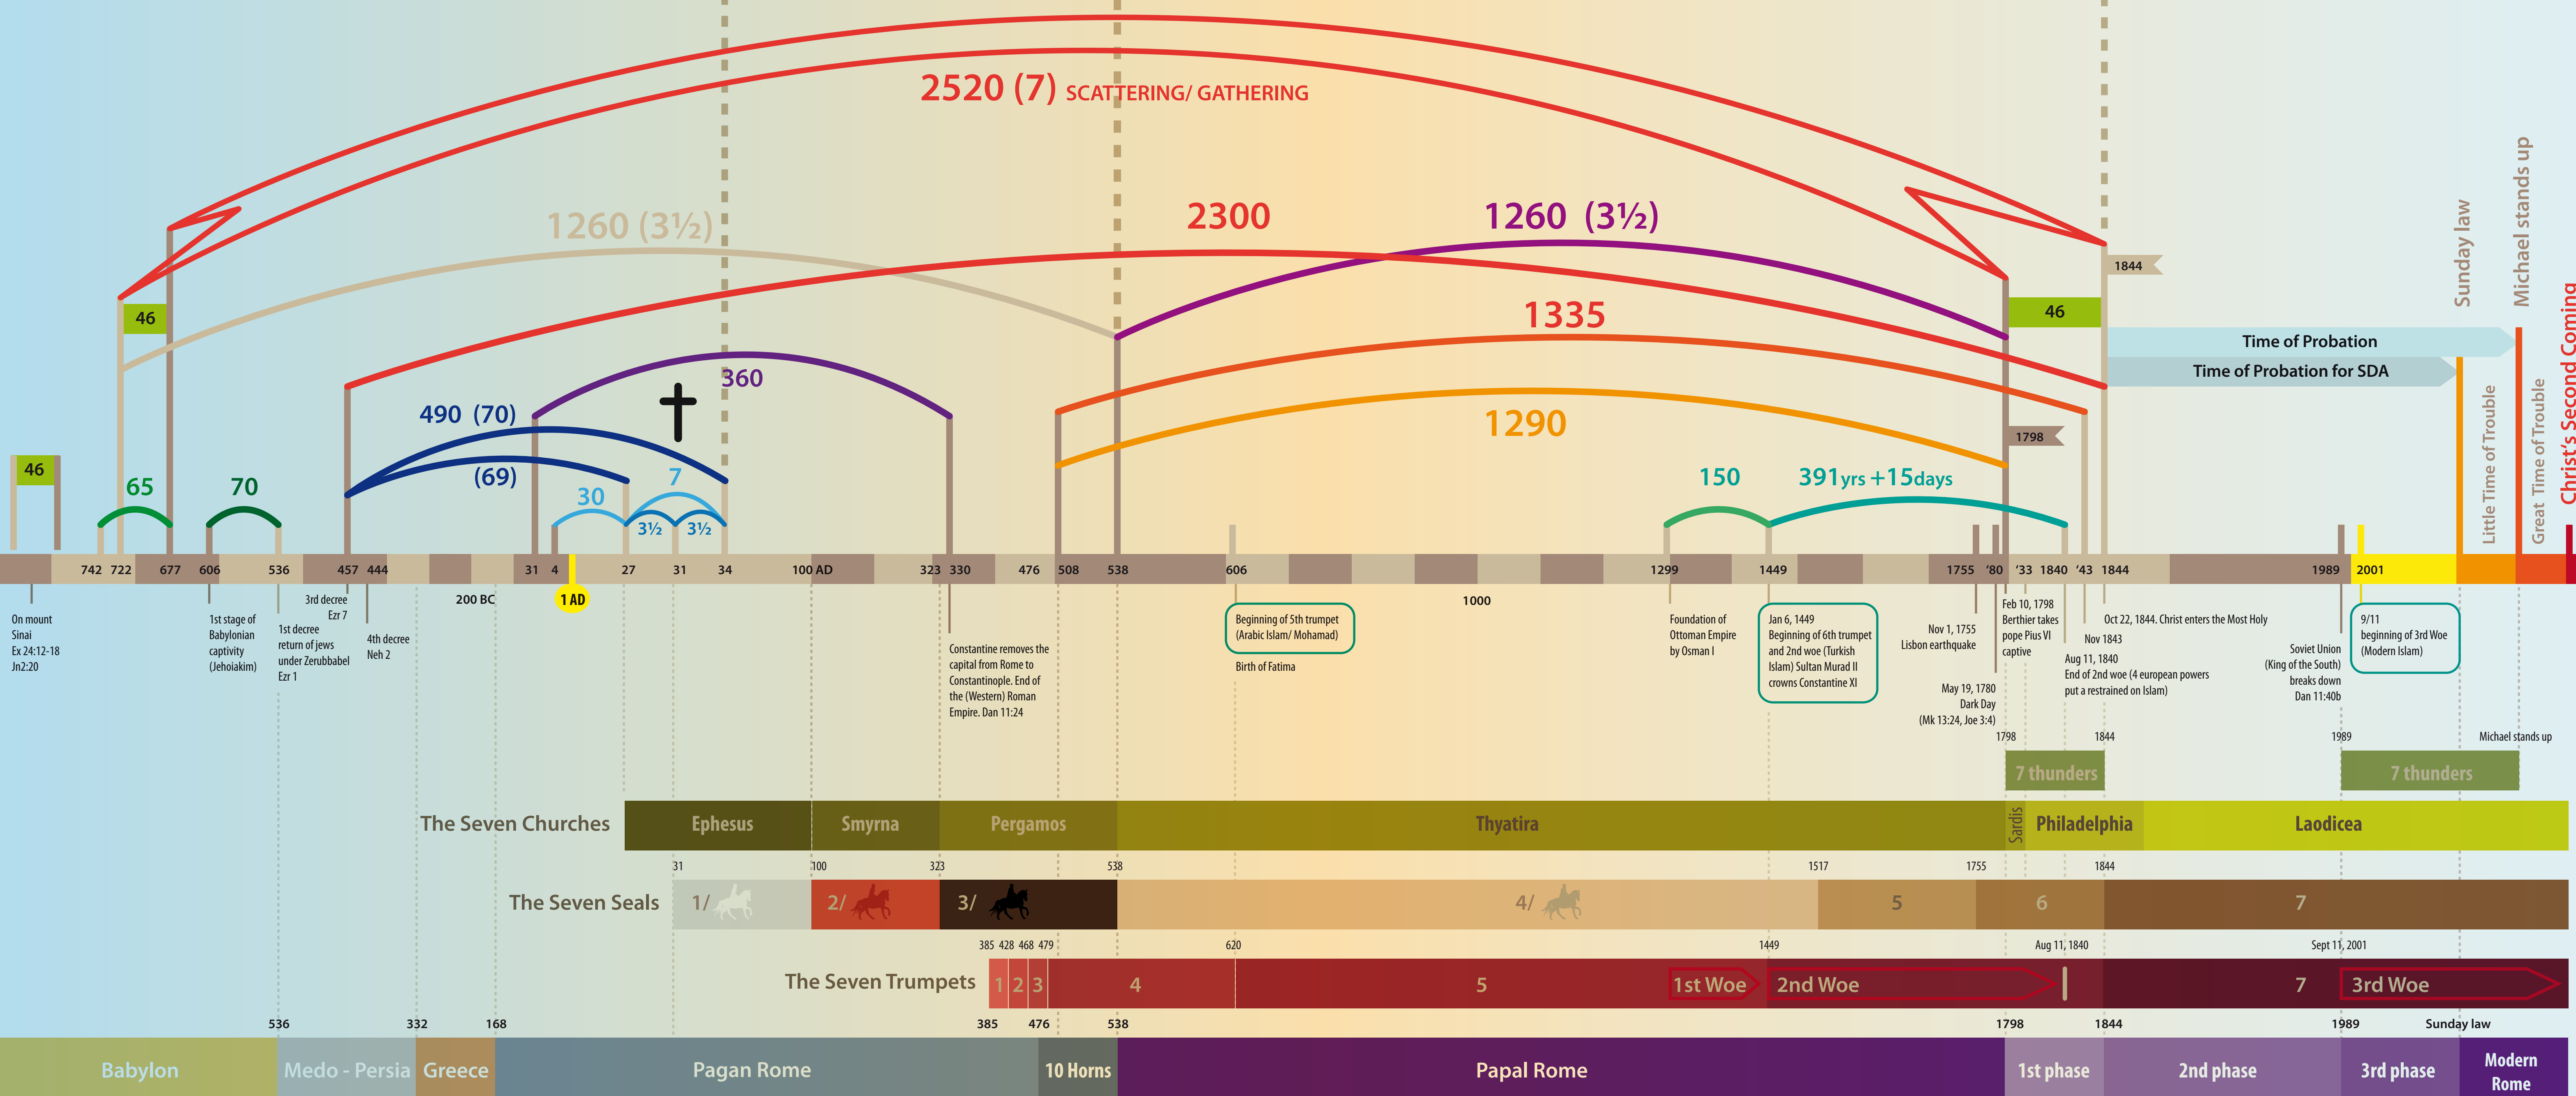

Before the cross prophetic fulfillment literal

After the cross prophetic fulfillment spiritual

No prophetic time

The dispensation of the Daily (Paganism)

The dispensation of the Abomination of Desolation (Papalism)

The dispensation of the False Prophet (Apostate Protestantism)

The Prophetic Graph

This chart is not finished yet, it is a so called beta-version. Anyhow, we are convinced, that this chart could be already a help for the student of biblical prophecy. We ask for feedback and problem report.